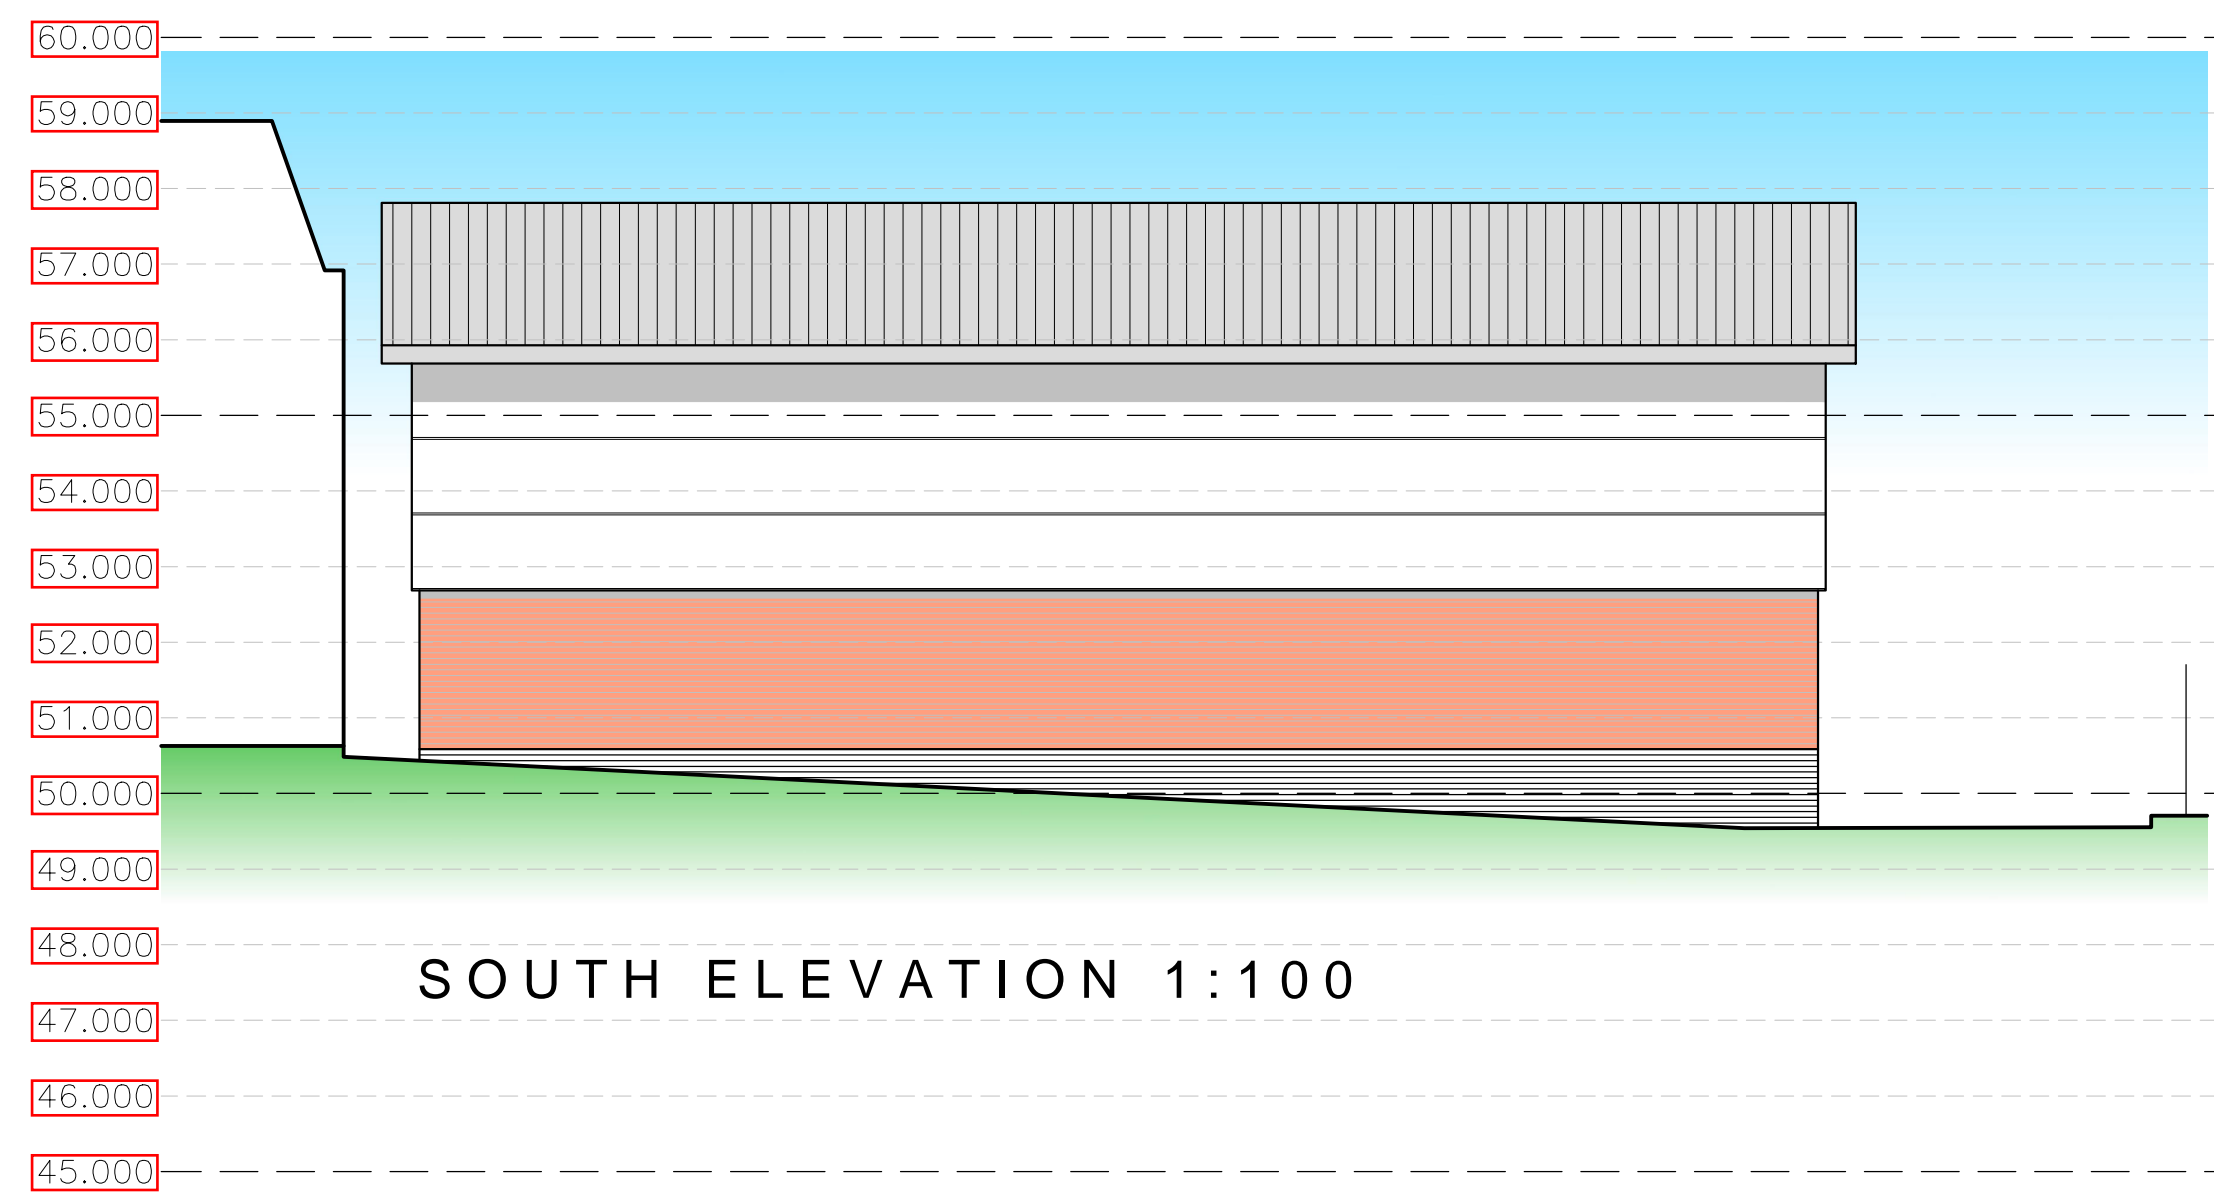

NORTH ELEVATION 1:100

EAST ELEVATION 1:100

WEST ELEVATION 1:100

SOUTH ELEVATION 1:100

REV	DESCRIPTION	DATE

PROJECT	Sofas Direct New Storage Unit, Athena House, Olympus Park, GLOS
DRAWING	Unit 2, Proposed Elevations
PROJECT NO	ARC.1476
DATE	August 2020
DRAWN BY	KL
CHECKED BY	NG
P04	
SCALE	1:100