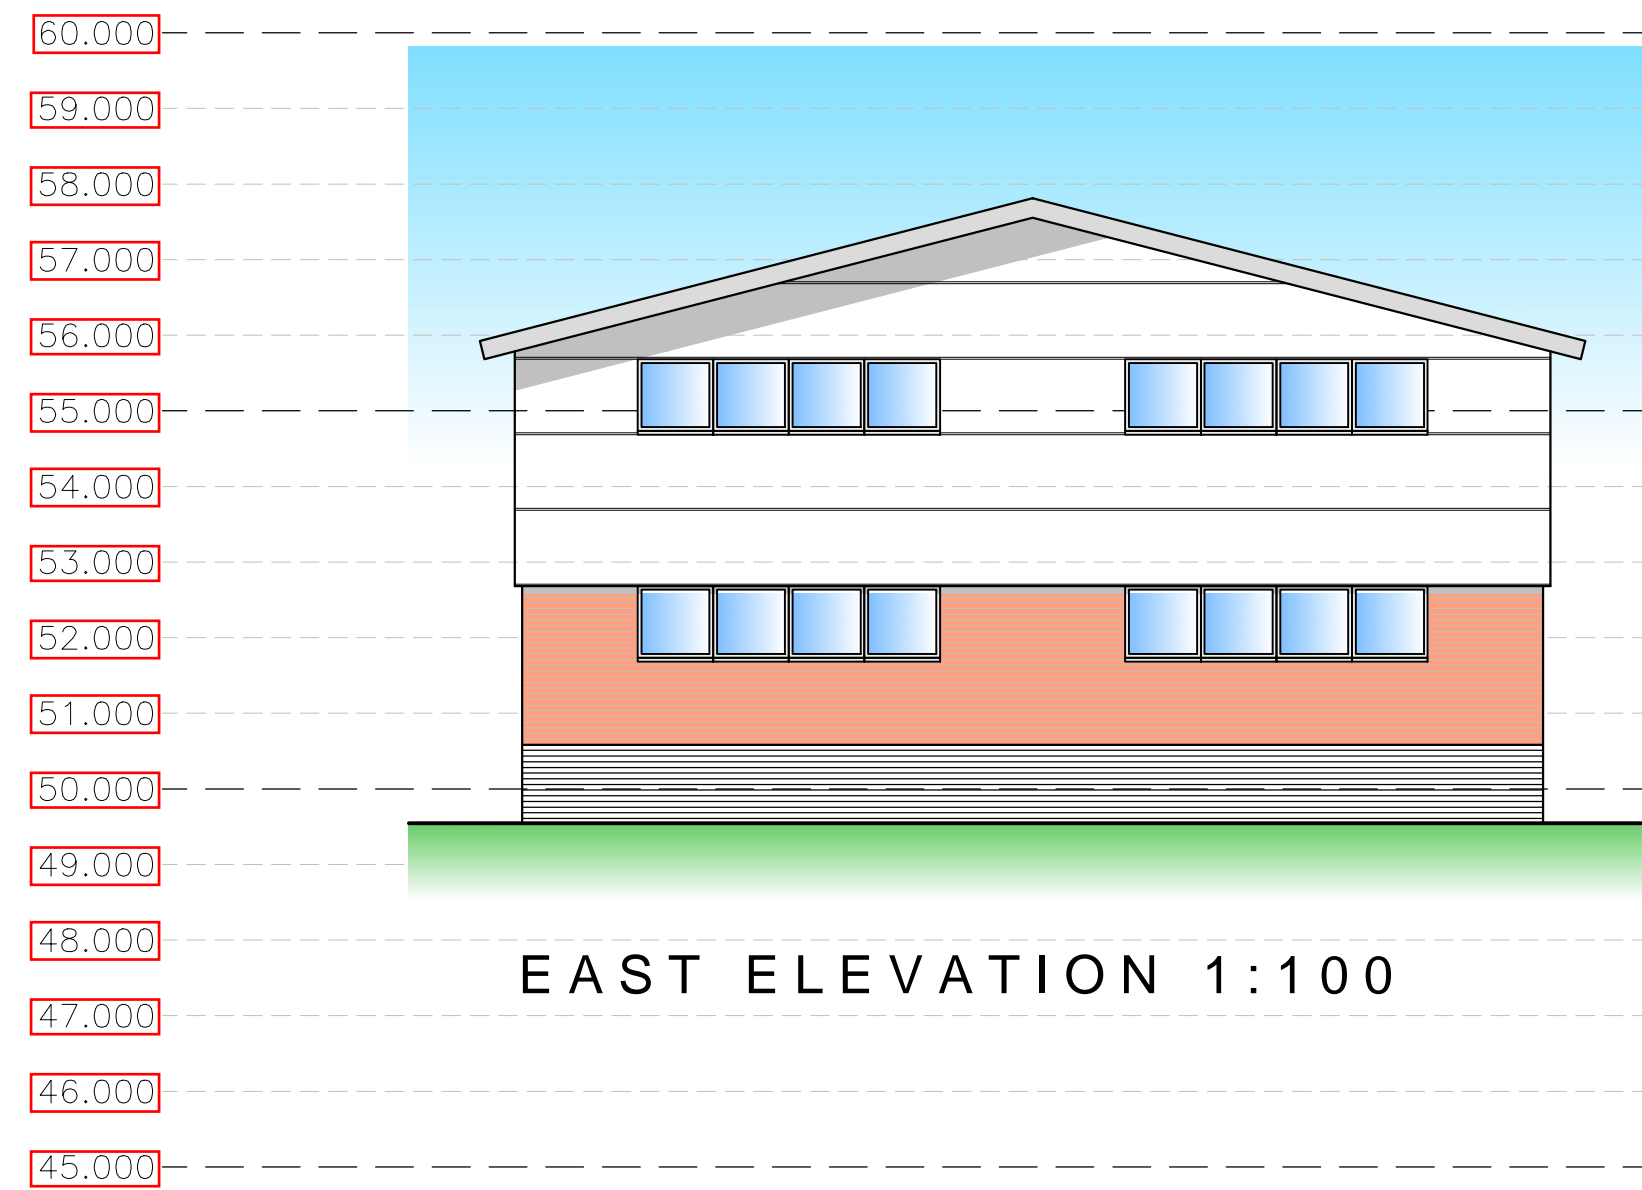

NORTH ELEVATION 1:100

EAST ELEVATION 1:100

WEST ELEVATION 1:100

SOUTH ELEVATION 1:100

REV	DESCRIPTION	DATE

PROJECT	Sofas Direct New Storage Unit, Athena House, Olympus Park, GLOS
DRAWING	Unit 2, Proposed Elevations
PROJECT NO	ARC.1476
DATE	August 2020
DRAWN BY	KL
CHECKED BY	NG
P04	
SCALE	1:100