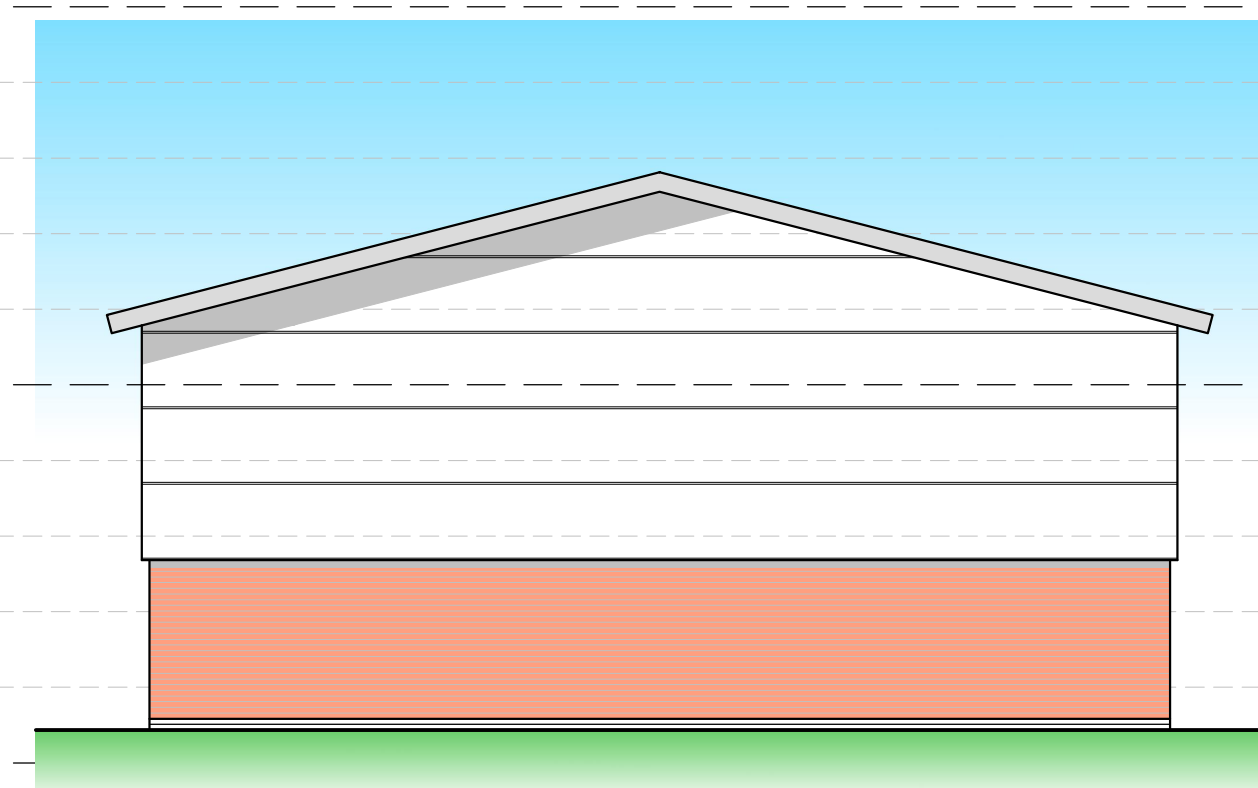

NORTH ELEVATION 1:100

EAST ELEVATION 1:100

WEST ELEVATION 1:100

SOUTH ELEVATION 1:100

REV	DESCRIPTION	DATE

PROJECT	Sofas Direct New Storage Unit, Athena House, Olympus Park, GLOS
DRAWING	Unit 2, Proposed Elevations
PROJECT NO	ARC.1476
DATE	August 2020
DRAWN BY	KL
CHECKED BY	NG
P04	
SCALE	1:100