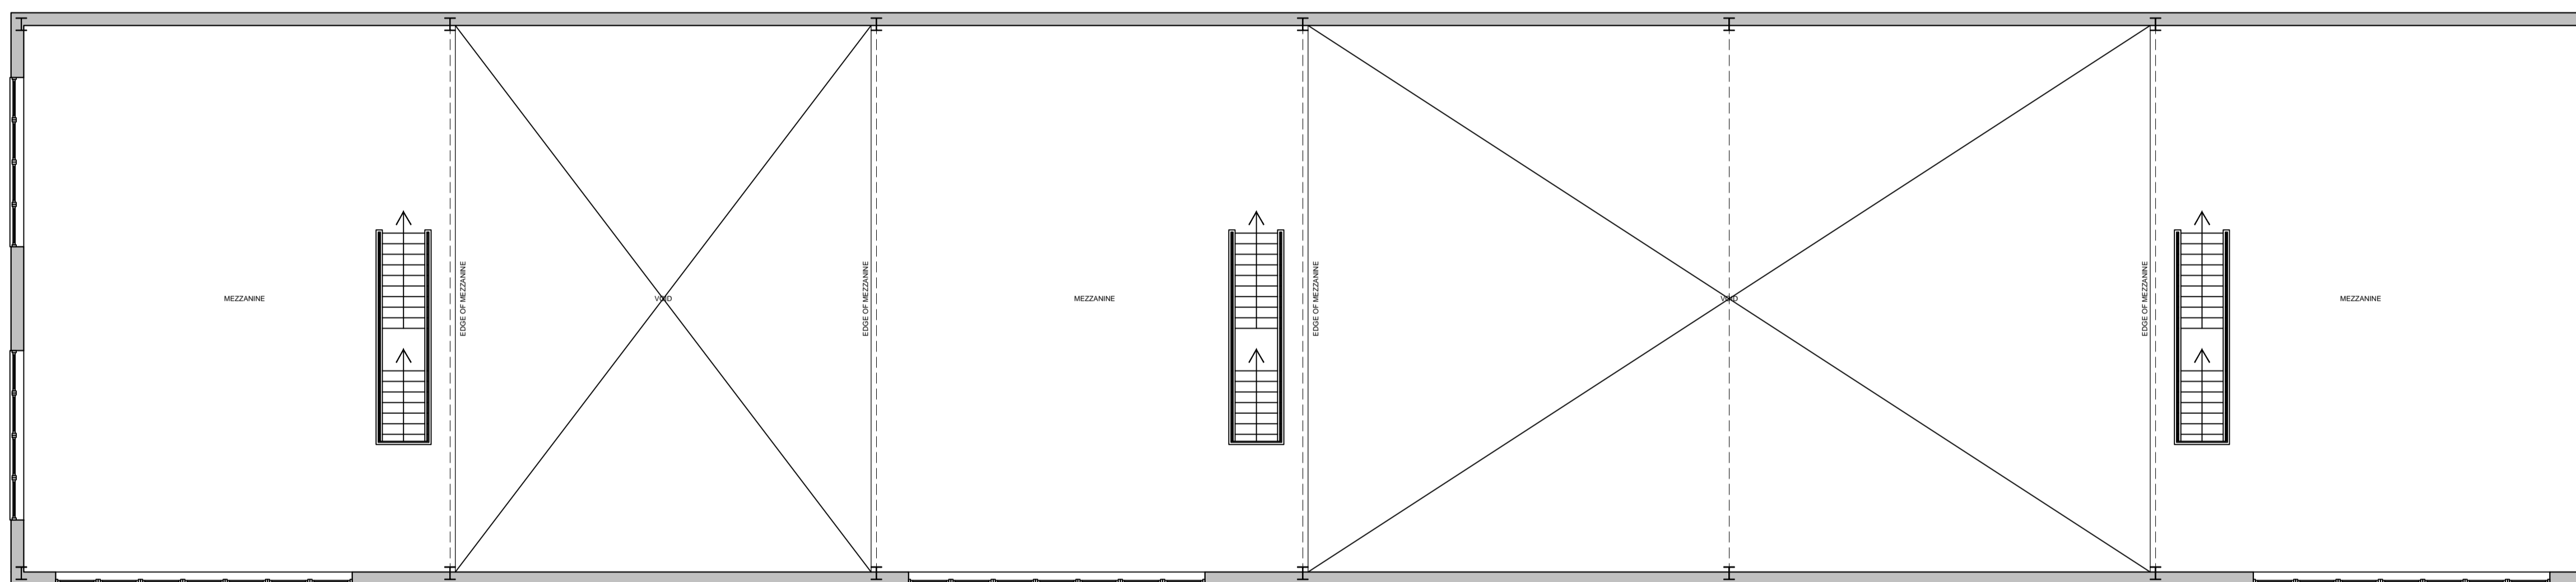

FIRST FLOOR PLAN 1:100